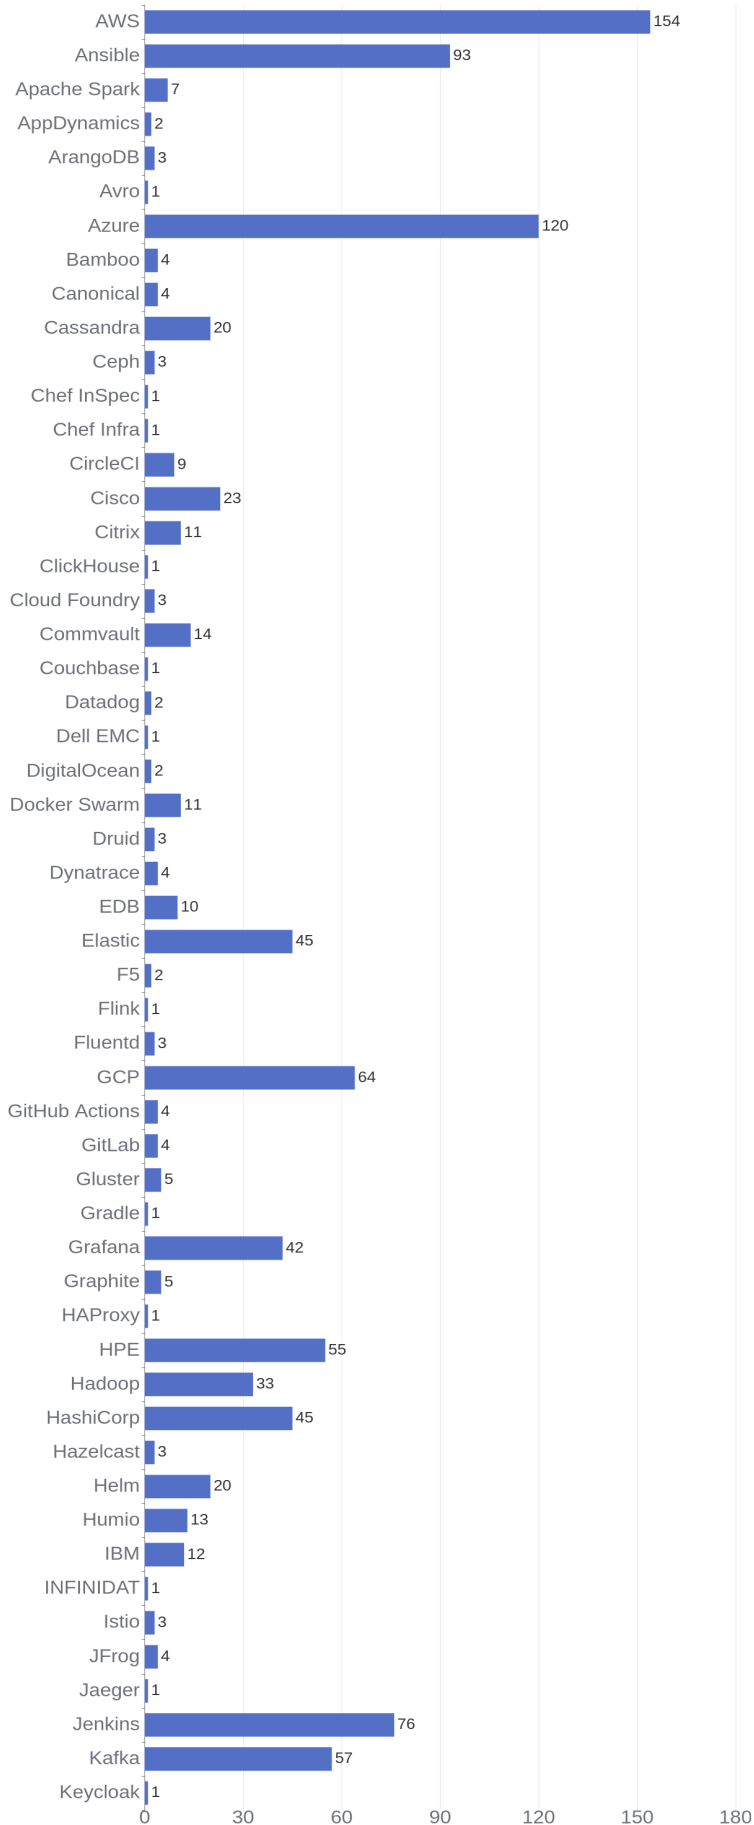

305 Jobs Removed

These jobs were removed since last week's report.

- Oracle Database Consultant in Bangalore, Karnataka, 560100 | Engineering / Information Technology at Lychee shadow
 - Hadoop Admin in Bangalore, Karnataka, 560100 | Engineering / Information Technology at Lychee shadow
 - Storage and Backup Consultant/Commvault Engineer in Bangalore, Karnataka, 560048 | Engineering / Information Technology at Lychee shadow
 - Pivotal Cloud Foundry - Architect/Consultant in Bangalore, Karnataka, 560100 | Engineering / Information Technology at Lychee shadow
 - Automation - Log Integration in Bangalore, Karnataka, 560100 | Engineering / Information Technology at Lychee shadow
 - Sales Processing Associate- Japanese speaking in Dalian, Liaoning, 116025 | Sales at Lychee shadow
 - Site Reliability Engineer - GreenLake Cloud Solutions in Bangalore, Karnataka, 560048 | Engineering at Lychee shadow
 - Information Testing in Guadalajara, Jalisco, 45060 | Sales at Lychee shadow
 - Channel Services Specialist Nordics in Allerød, Capital, DK-3450 | Sales at Lychee shadow
 - Sales Graduate (m/f/d) OEM in Berlin, Berlin, 10785 | Sales at Lychee shadow
- [\[see more\]](#)

Job Openings

Twitter Followers

Cloud Providers

Kubernetes Score

Ecosystem Vendors

Hewlett Packard Enterprise (HPE)

Report Generated: Dec 03, 2022

Jobs Mentioning