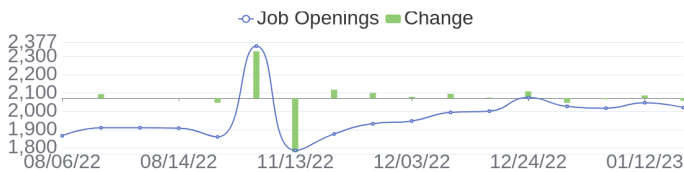

305 Jobs Removed

These jobs were removed since last week's report.

1. Oracle Database Consultant in Bangalore, Karnataka, 560100 | Engineering / Information Technology at Lychee shadow
   - Hadoop Admin in Bangalore, Karnataka, 560100 | Engineering / Information Technology at Lychee shadow
   - Storage and Backup Consultant/Commvault Engineer in Bangalore, Karnataka, 560048 | Engineering / Information Technology at Lychee shadow
   - Pivotal Cloud Foundry - Architect/Consultant in Bangalore, Karnataka, 560100 | Engineering / Information Technology at Lychee shadow
   - Automation - Log Integration in Bangalore, Karnataka, 560100 | Engineering / Information Technology at Lychee shadow
   - Sales Processing Associate- Japanese speaking in Dalian, Liaoning, 116025 | Sales at Lychee shadow
   - Site Reliability Engineer - GreenLake Cloud Solutions in Bangalore, Karnataka, 560048 | Engineering at Lychee shadow
   - Information Testing in Guadalajara, Jalisco, 45060 | Sales at Lychee shadow
   - Channel Services Specialist Nordics in Allerød, Capital, DK-3450 | Sales at Lychee shadow
   - Sales Graduate (m/f/d) OEM in Berlin, Berlin, 10785 | Sales at Lychee shadow
2. [[see more]](#)

Job Openings