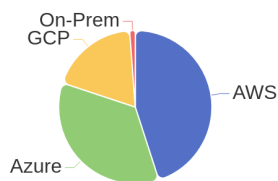

Cloud Providers