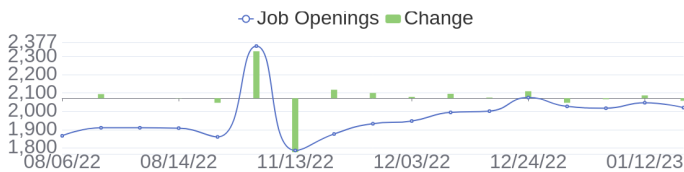

250 Jobs Removed

These jobs were removed since last week's report.

1. Vmware VCF Architect in Bangalore, Karnataka, 560100 | Engineering / Information Technology at Lychee shadow
   - Azure developer in Bangalore, Karnataka, 560100 | Engineering / Information Technology at Lychee shadow
   - Sales Processing Associate III in Bangalore, Karnataka, 560103 | Sales at Lychee shadow
   - Product Manager for Cloud Data Services Remote Position in Bangalore, Karnataka, 560048 | Engineering at Lychee shadow
   - Inside Sales Manager in Spring, Texas, 77389-1767 | Sales at Lychee shadow
   - Team Lead, EMEA Partner Service Management (IC) in Bucharest, N/A | Sales at Lychee shadow
   - Japan ITOC Engineer in Dalian, Liaoning, 116025 | Engineering / Information Technology at Lychee shadow
   - Senior SFDC developer in Bangalore, Karnataka, 560048 | Engineering at Lychee shadow
   - Principal Cloud Developer - Web Platform Services in All, Pennsylvania, 00000 | Engineering at Lychee shadow
   - Renewals Sales Representative in North Sydney, New South Wales, 2060 | Sales at Lychee shadow
2. [[see more]](#)

Job Openings