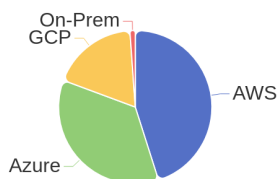

Cloud Providers