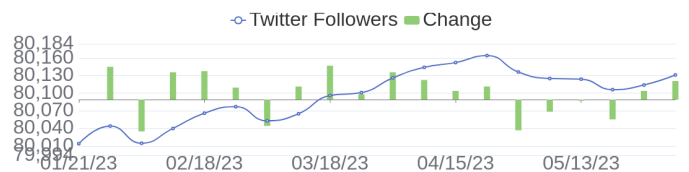

Twitter Followers