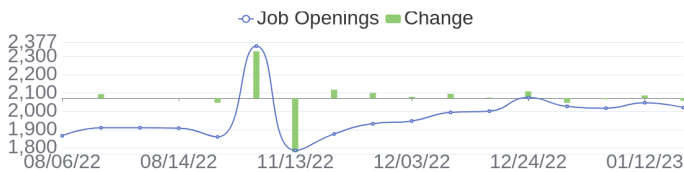

257 Jobs Removed

These jobs were removed since last week's report.

1. SAP Basis Consultant in Bangalore, Karnataka, 560100 | Engineering / Information Technology at Lychee shadow
   - CNC Group OpenShift (OpenShift / Docker) in Bangalore, Karnataka, 560100 | Engineering / Information Technology at Lychee shadow
   - Azure consultant/Azure support engineer in Pune, Maharashtra, 411014 | Engineering / Information Technology at Lychee shadow
   - ASIC Engineering Intern in Roseville, California, 95747 | Administration. Finance and Legal at Lychee shadow
   - Software Engineer - QA in San Jose, California, 95002 | Engineering at Lychee shadow
   - Test Engineer - Functional in Bangalore, Karnataka, 560048 | Engineering at Lychee shadow
   - Customer Delivery Intern in Berkeley Heights, New Jersey, 07922 | Administration. Finance and Legal at Lychee shadow
   - Software Engineer in Bangalore, Karnataka, 560100 | Engineering at Lychee shadow
   - Lustre filesystem developer in Bloomington, Minnesota, 55425-2640 | Engineering at Lychee shadow
   - Supply Chain Operations Specialist in Kutna Hora, 284 01 | Operations at Lychee shadow
2. [[see more]](#)

Job Openings