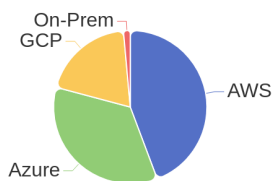

Cloud Providers