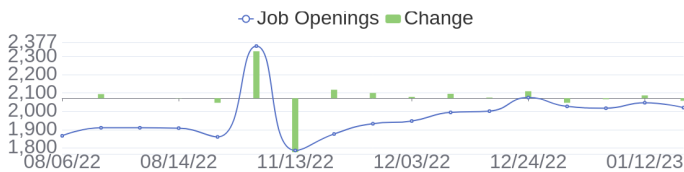

1870 Jobs Removed

These jobs were removed since last week's report.

1. VMware Architect in Bangalore, Karnataka, 560100 | Engineering / Information Technology at Lychee shadow
   - VMware VCF Architect in Bangalore, Karnataka, 560100 | Engineering / Information Technology at Lychee shadow
   - VMware Architect in Bangalore, Karnataka, 560100 | Engineering / Information Technology at Lychee shadow
   - System Administrators - RHEL & VMWare L3 in Bangalore, Karnataka, 560100 | Engineering / Information Technology at Lychee shadow
   - System Administrators - RHEL & VMWare L3 in Bangalore, Karnataka, 560100 | Engineering / Information Technology at Lychee shadow
   - SAP S4 Hana - Key User in Chennai, Tamil Nadu, 600113 | Operations at Lychee shadow
   - SAP S4 / BOM / VC Expert in Spring, Texas, 77389-1767 | Engineering at Lychee shadow
   - SAP BOM Specialist in Heredia, Heredia, 400803 | Engineering at Lychee shadow
   - SAP S4 BOM VC Analyst in Bratislavský kraj, 821 04 | Engineering at Lychee shadow
   - SAP Senior Solution Architect in Spring, Texas, 77389-1767 | Engineering at Lychee shadow
2. [[see more]](#)

Job Openings