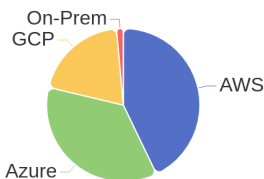

Cloud Providers