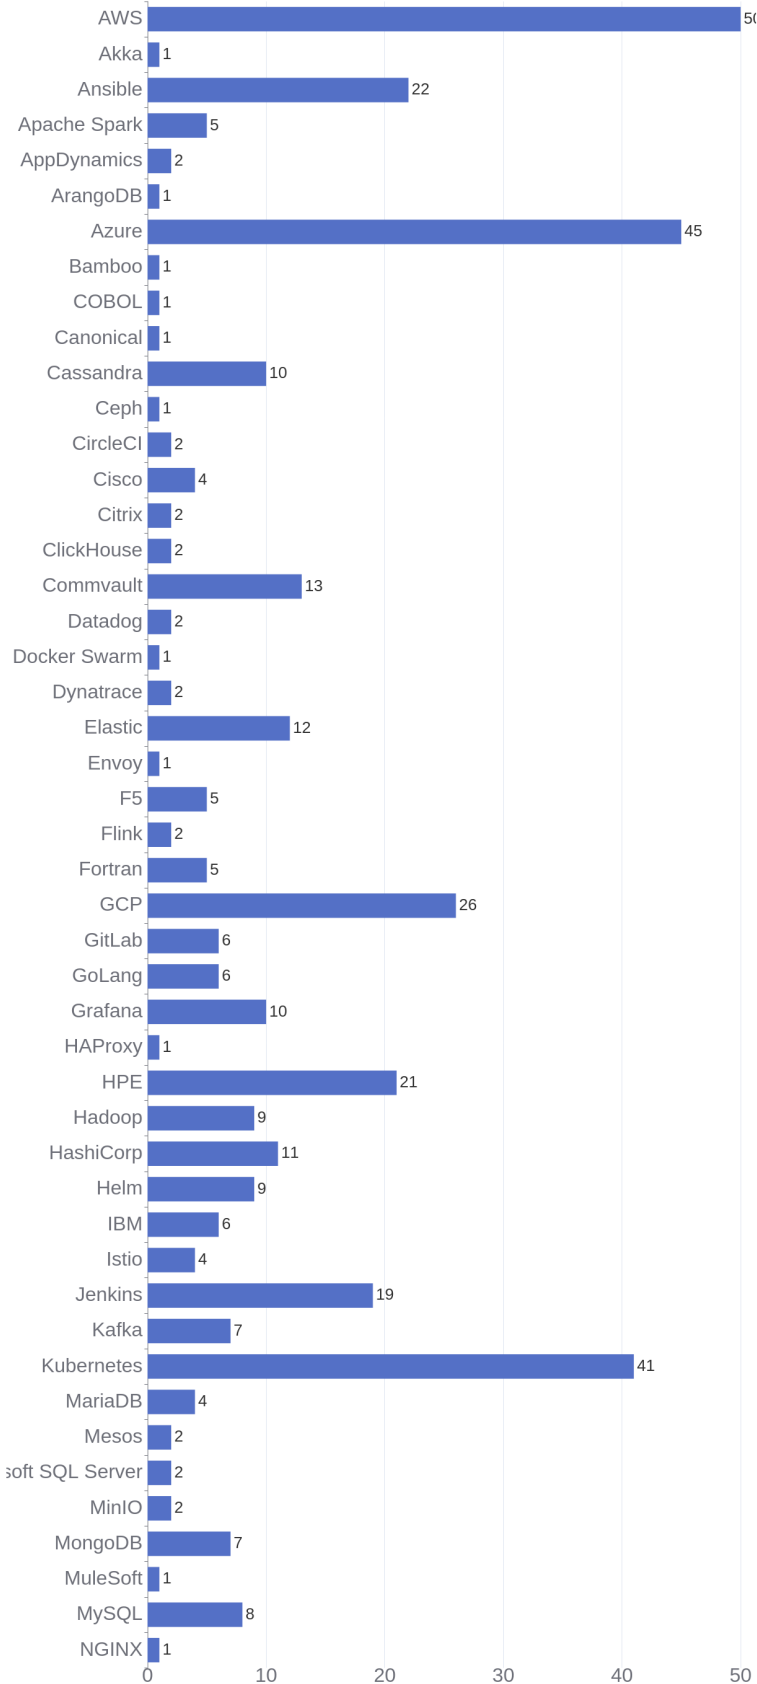

Hewlett Packard Enterprise (HPE)

Report Generated: Oct 19, 2024

Jobs Mentioning