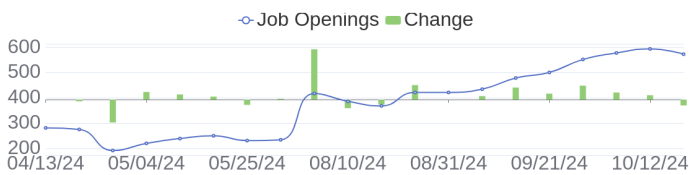

98 Jobs Removed

These jobs were removed since last week's report.

EMEA Zerto Cyber Resilience Vault Sales Engineer in Winnersh, Berkshire, RG41 5TP | Sales at Lychee shadow
SAP BRIM Senior ABAP Engineer in Spring, Texas, 77389-1767 | Information Technology at Lychee shadow
GoLang Developer in Kondapur, Telangana, 500084 | Engineering at Lychee shadow
Azure cloud/Stack HCI SME in Pune, Maharashtra, N/A | Engineering / Information Technology at Lychee shadow
Product Management Intern in Spring, Texas, 77389-1767 | Engineering at Lychee shadow
Storage Specialist in Bratislavský kraj, 821 04 | Sales at Lychee shadow
Storage Controllers Architect in Spring, Texas, 77389-1767 | Engineering at Lychee shadow
Industrial Designer in Spring, Texas, 77389-1767 | Engineering at Lychee shadow
Executive Account Manager in All, Pennsylvania, 00000 | Sales at Lychee shadow
Java Reliability Engineer in Bangalore, Karnataka, 560048 | Information Technology at Lychee shadow

[[see more]](#)

Job Openings