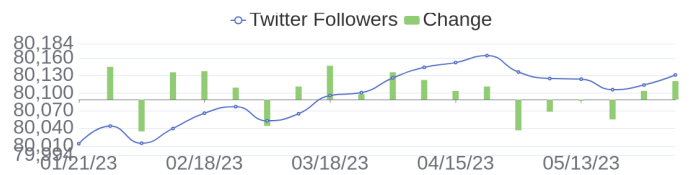

Twitter Followers