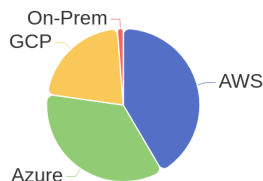

Cloud Providers