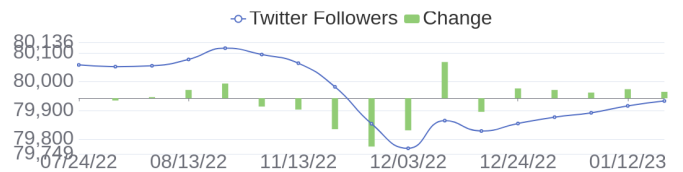

Twitter Followers