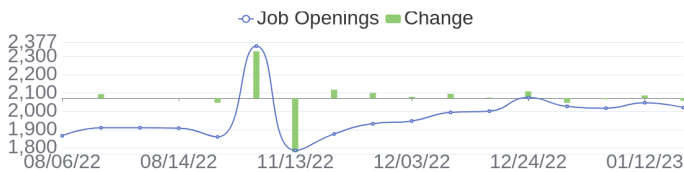

394 Jobs Removed

These jobs were removed since last week's report.

1. SAP Basis consultant in Pune, Maharashtra, 411014 | Engineering / Information Technology at Lychee shadow
   - SAP Basis consultant in Pune, Maharashtra, 411014 | Engineering / Information Technology at Lychee shadow
   - Principal SAP & HANA Platform Architect in Houston, Texas, 77070 | Engineering / Information Technology at Lychee shadow
   - Principal SAP & HANA Platform Architect in Houston, Texas, 77070 | Engineering / Information Technology at Lychee shadow
   - Storage and Backup Consultant/Commvault in Bangalore, Karnataka, 560103 | Engineering / Information Technology at Lychee shadow
   - Storage and Backup Consultant/Commvault in Bangalore, Karnataka, 560103 | Engineering / Information Technology at Lychee shadow
   - HPC Software QA Engineer in Bangalore, Karnataka, 560048 | Engineering at Lychee shadow
   - Technical Marketing Engineer in San Jose, California, 95002 | Engineering at Lychee shadow
   - GreenLake Project Analyst in Bratislavský kraj, 821 04 | Sales at Lychee shadow
   - Network Solution Quality Engineer in Heredia, Heredia, 400803 | Engineering at Lychee shadow
2. [[see more]](#)

Job Openings