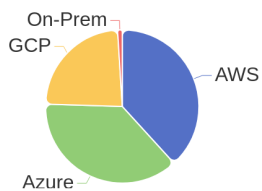

Cloud Providers