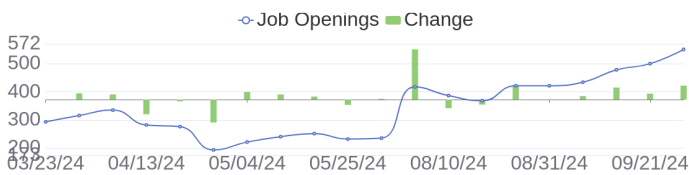

98 Jobs Removed

These jobs were removed since last week's report.

1. Senior IT – SAP Ariba/FieldGlass consultant in Bangalore, Karnataka, 560048 | Information Technology at Lychee shadow
   - RedHat Openstack SME in Bangalore, Karnataka, 560100 | Engineering / Information Technology at Lychee shadow
   - CPLD Engineer in Taipei, Taipei City, 11568 | Engineering at Lychee shadow
   - Digital Sales Representative (w/m/d) Enterprise in Berlin, Berlin, 10785 | Sales at Lychee shadow
   - Senior Data Engineer in Bangalore, Karnataka, 560048 | Information Technology at Lychee shadow
   - Technical Consultant in Kuala Lumpur, Selangor, 59200 | Engineering / Information Technology at Lychee shadow
   - SASE Sales Specialist in Singapore, Central Singapore, 119961 | Sales at Lychee shadow
   - Sustainability Technical Program Manager in San Francisco, California, 94111 | Operations at Lychee shadow
   - HPC Software Consultant - Consultant software supercalulateurs H/F in Grenoble, Isere, 38053 | Engineering / Information Technology at Lychee shadow
   - Executive Assistant in Sofia, Sofia, 1766 | Administration. Finance and Legal at Lychee shadow
2. [[see more]](#)

Job Openings