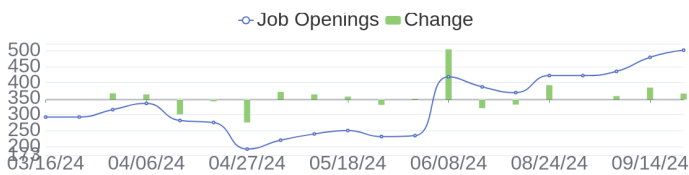

95 Jobs Removed

These jobs were removed since last week's report.

VMware vSAN SME in Bangalore, Karnataka, 560100 | Engineering / Information Technology at Lychee shadow
SAP Functional Enterprise Architect in Bangalore, Karnataka, 560048 | Engineering / Information Technology at Lychee shadow
Enterprise Architect - SAP Technical Architect in Spring, Texas, 77389-1767 | Engineering / Information Technology at Lychee shadow
SAP S4 Key user Analyst in Chennai, Tamil Nadu, 600002 | Operations at Lychee shadow
SAP S4 Key user Analyst in Chennai, Tamil Nadu, 600002 | Operations at Lychee shadow
SAP BRIM UX and UI5/Fiori Engineer in Spring, Texas, 77389-1767 | Information Technology at Lychee shadow
Account Manager in Riyadh, Riyadh, 11596 | Sales at Lychee shadow
Sales Processing Analyst in Pune, Maharashtra, 411014 | Sales at Lychee shadow
PCA - Electrical/Hardware Engineer III in Spring, Texas, 77389-1767 | Engineering at Lychee shadow
Senior Manager Performance Enablement in Spring, Texas, 77389-1767 | HR & Talent, Learning and Organizational Development at Lychee shadow

[[see more]](#)

Job Openings