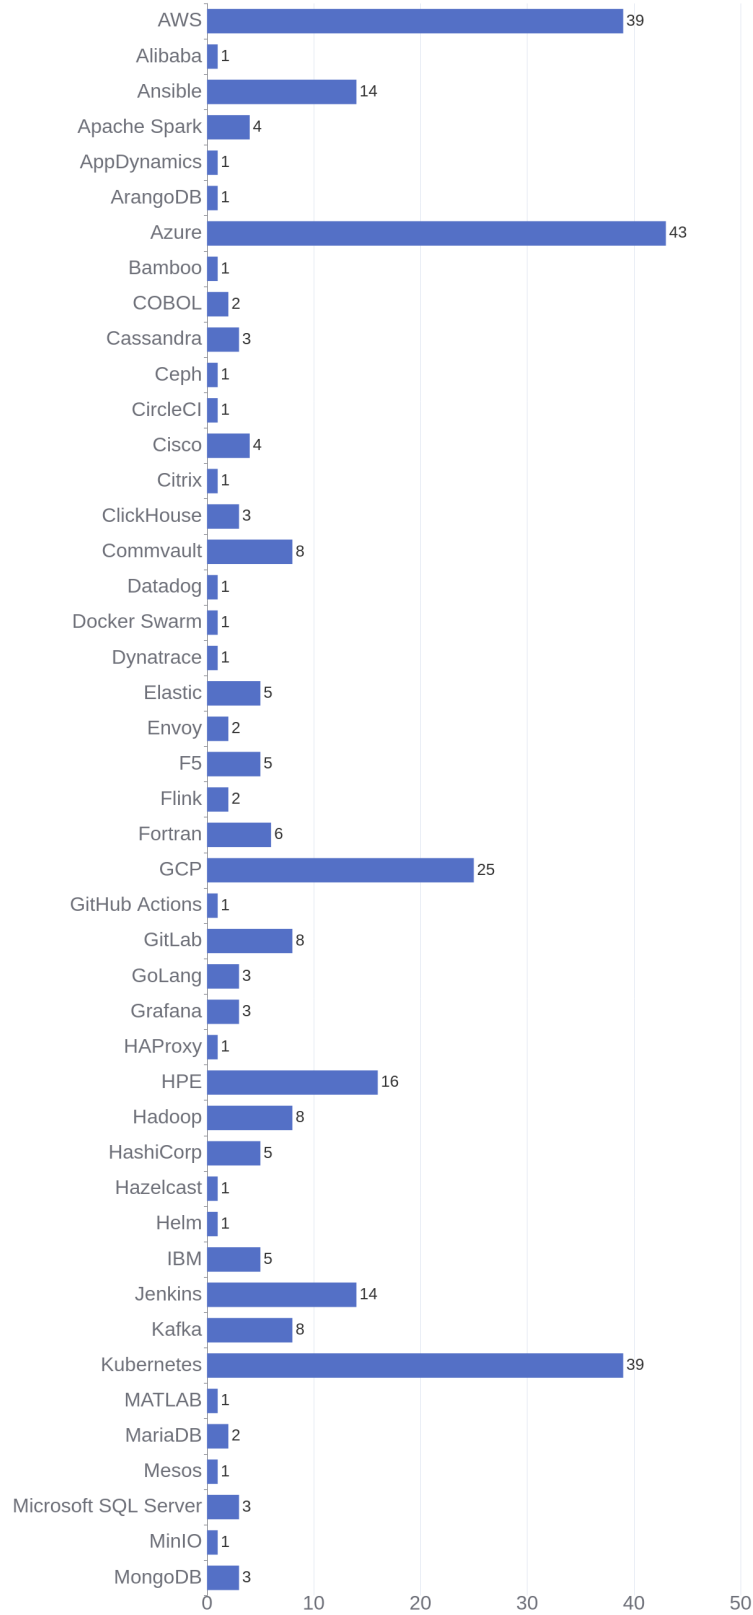

Hewlett Packard Enterprise (HPE)

Report Generated: Sep 21, 2024

Jobs Mentioning