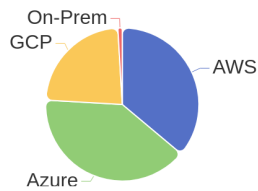

Cloud Providers