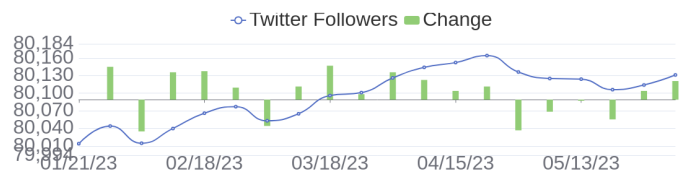

Twitter Followers