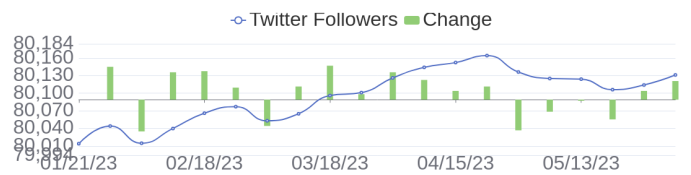

Twitter Followers