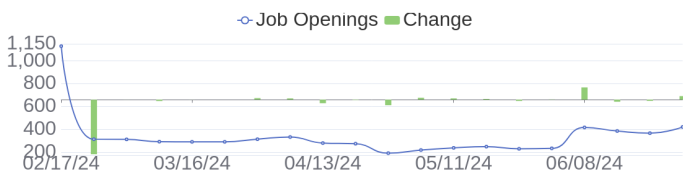

57 Jobs Removed

These jobs were removed since last week's report.

Bura in Bangalore, Karnataka, 560100 | Engineering / Information Technology at Lychee shadow
Sr. Product Manager - Cloud Network Management in San Jose, California, 95002 | Engineering at Lychee shadow
Storage Presales Solution Architect in Hong Kong, Hong Kong Island | Sales at Lychee shadow
HPE Digital Sales - Intern in Barcelona, Barcelona, 08018 | Administration. Finance and Legal at Lychee shadow
Oracle DBA L3 in Gurgaon, Haryana, N/A | Engineering / Information Technology at Lychee shadow
Linux Administrator in Bangalore, Karnataka, 560100 | Engineering / Information Technology at Lychee shadow
Account Support Manager in Shanghai, Shanghai, NO1717 | Engineering / Information Technology at Lychee shadow
Operational team specialist / 在 Tokyo, Tokyo, 136-8711 | Engineering / Information Technology at Lychee shadow
Test Engineer II in Chippewa Falls, Wisconsin, 54729 | Engineering at Lychee shadow
NonStop Presales Solution Architect in Chicago, Illinois, 60602 | Sales at Lychee shadow

[[see more]](#)

Job Openings