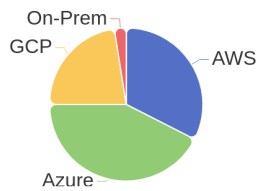

Cloud Providers