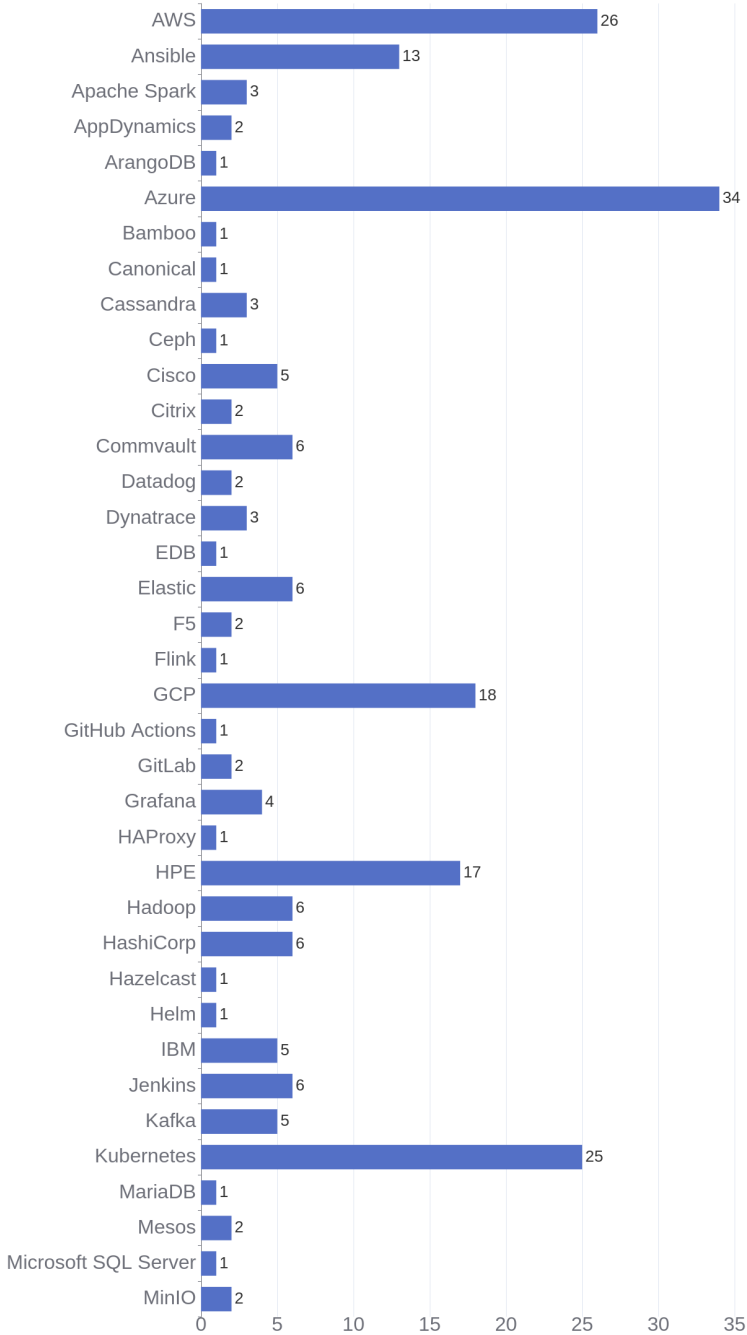

Hewlett Packard Enterprise (HPE)

Report Generated: Aug 24, 2024

Jobs Mentioning