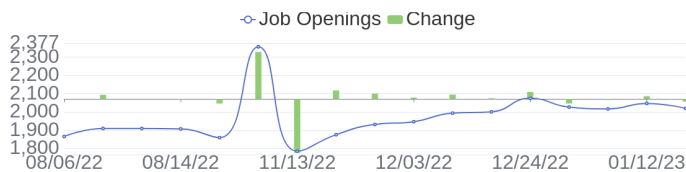

818 Jobs Removed

These jobs were removed since last week's report.

VMWare Technical Solution Consultant - in Alpharetta, Georgia, 30004 | Engineering / Information Technology at Lychee shadow
VMWare Technical Solution Consultant - in Alpharetta, Georgia, 30004 | Engineering / Information Technology at Lychee shadow
Observability/SRE Engineer (Remote) in Durham, North Carolina, 27703 | Engineering at Lychee shadow
Observability/SRE Engineer (Remote) in Durham, North Carolina, 27703 | Engineering at Lychee shadow
Presales Consultant (m/w/d) in Berlin, Berlin, 10785 | Sales at Lychee shadow
Federal Project Information System Security Engineer (ISSE)/COMSEC Custodian, TS SCI, Full Scope Poly (San Antonio, TX) in San Antonio, Texas, 78245 | Engineering / Information Technology at Lychee shadow
Inventory planning and Risk management manager in Heredia, Heredia, 400803 | Design at Lychee shadow
Presales Consultant in Taipei, Taipei City, 11568 | Sales at Lychee shadow
Developer Support Engineer - (Remote) in All, California, 00000 | Engineering at Lychee shadow
Services Sales Specialist - Public Sector Sales in Winnersh, Berkshire, RG41 5TP | Sales at Lychee shadow

[[see more]](#)

Job Openings