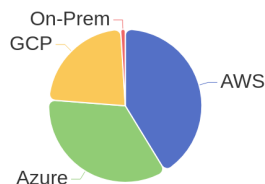

Cloud Providers