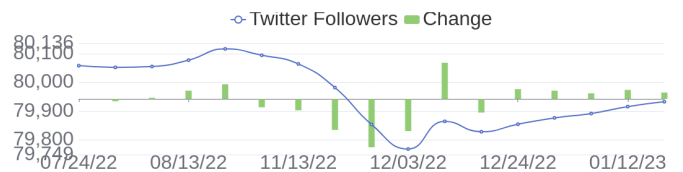

Twitter Followers