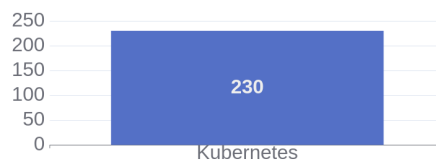

Kubernetes Score