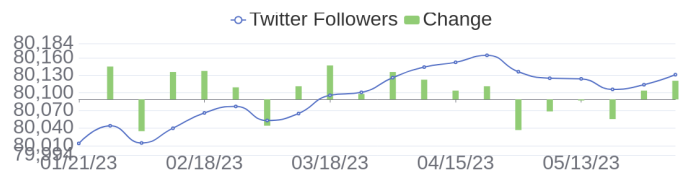

Twitter Followers