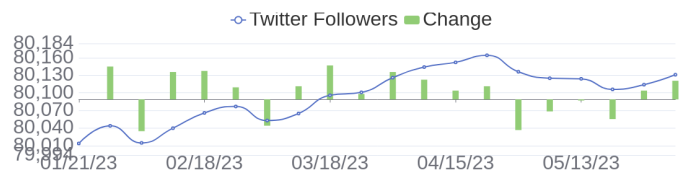

Twitter Followers