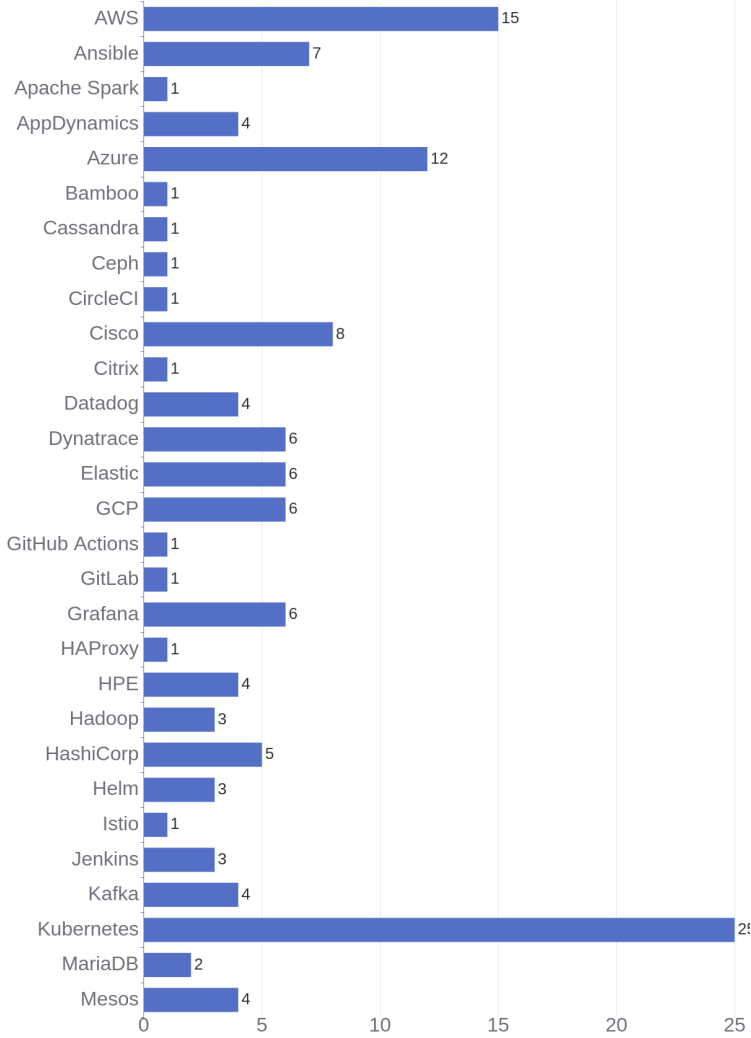

Hewlett Packard Enterprise (HPE)

Report Generated: May 18, 2024

Jobs Mentioning