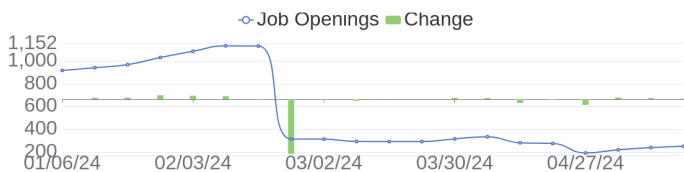

26 Jobs Removed

These jobs were removed since last week's report.

SAP Basis & HANA Platform Architect in Bangalore, Karnataka, 560100 | Engineering / Information Technology at Lychee shadow
OpenStack Administrator L3 in Bangalore, Karnataka, 560100 | Engineering / Information Technology at Lychee shadow
CEPH Administrator L3 in Bangalore, Karnataka, 560100 | Engineering / Information Technology at Lychee shadow
Electronic Assembly - 2nd Shift in Chippewa Falls, Wisconsin, 54729 | Operations at Lychee shadow
Financial Analyst in Bucharest, N/A | Sales at Lychee shadow
Benefits Administrator in Spring, Texas, 77389-1767 | HR & Talent, Learning and Organizational Development at Lychee shadow
Federal Storage and Network Senior Provisioning / Data Center Management, Manassas, VA, TS/SCI, FSP in Chantilly, Virginia, 20151 | Engineering / Information Technology at Lychee shadow
Contractor Special Security Officer active Top Secret SCI with Polygraph in Chippewa Falls, Wisconsin, 54729 | Administration. Finance and Legal at Lychee shadow
ServiceNow Security Operations (SecOps) Architect, Secret or Top Secret Clearance in All, Maryland, 00000 | Engineering at Lychee shadow
in Tokyo, Tokyo, 136-8711 | Engineering / Information Technology at Lychee shadow

[[see more]](#)

Job Openings