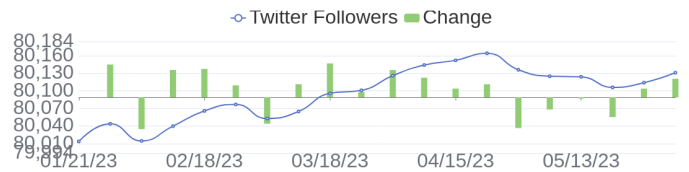

Twitter Followers