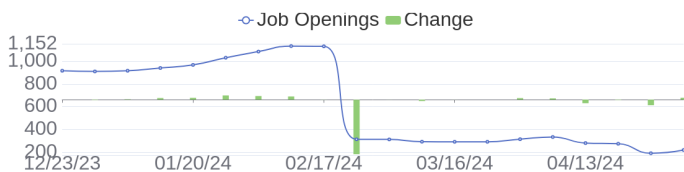

[[see more]](#)

22 Jobs Removed

These jobs were removed since last week's report.

- SAP BRIM Convergent Charging in Bangalore, Karnataka, 560048 | Information Technology at Lychee shadow
- Territory Manager in Jakarta, Jakarta Raya, 12870 | Sales at Lychee shadow
- APJ Portfolio Account Manager in Kuala Lumpur, Selangor, 59200 | Administration. Finance and Legal at Lychee shadow
- Global Benefits and Wellness Program Manager in Spring, Texas, 77389-1767 | HR & Talent, Learning and Organizational Development at Lychee shadow
- Business Operations Program Manager in Aguadilla, 00603 | Operations at Lychee shadow
- Internal Truck Driver in Chippewa Falls, Wisconsin, 54729 | Operations at Lychee shadow
- Metrics and Monitoring expert in Annapolis Junction, Maryland, 20701 | Engineering at Lychee shadow
- Solutions Consultant/Solutions Architect in All, Texas, 00000 | Sales at Lychee shadow
- Senior Cloud Developer in Kondapur, Telangana, 500084 | Engineering at Lychee shadow
- Mechanical Assembly/Trim Associate-2nd Shift in Chippewa Falls, Wisconsin, 54729 | Operations at Lychee shadow

[[see more]](#)

Job Openings