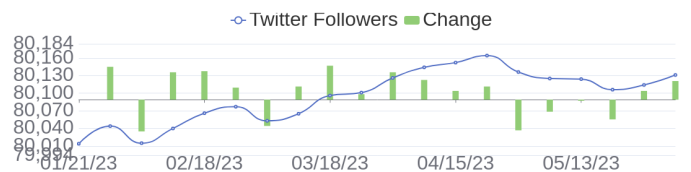

Twitter Followers