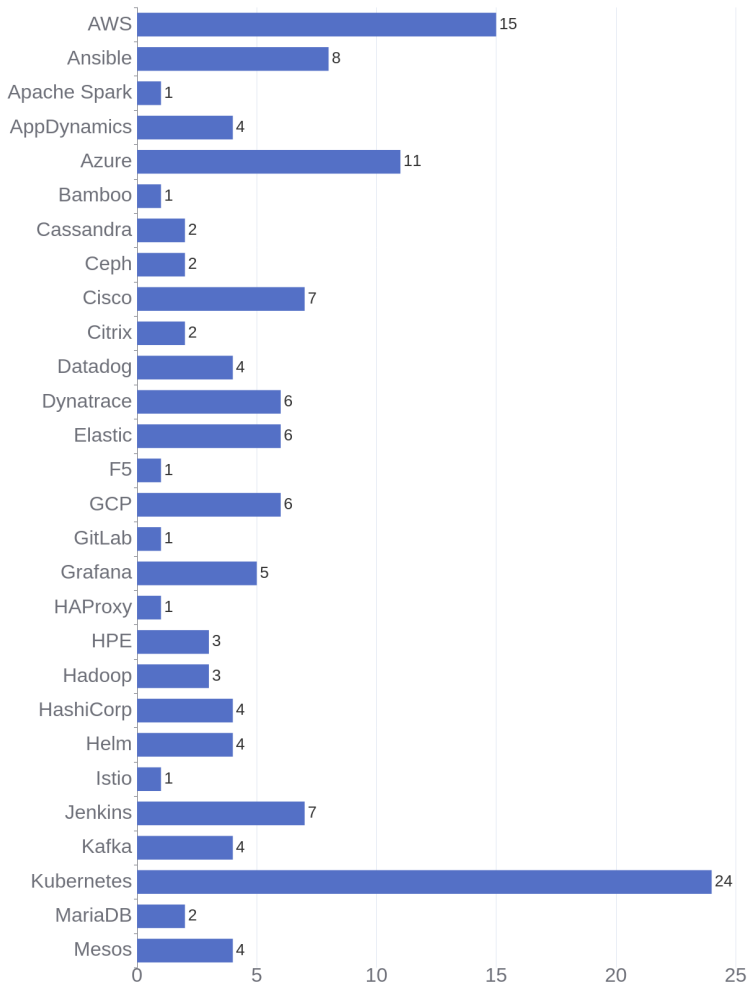

Hewlett Packard Enterprise (HPE)

Report Generated: May 04, 2024

Jobs Mentioning